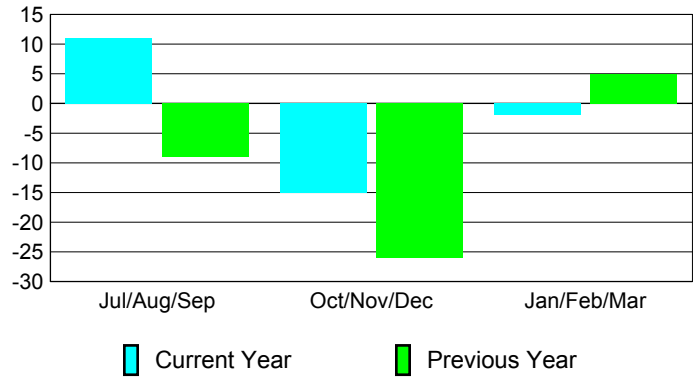

Membership Results 2008-2009

Membership 2007-2008

Month	Net Memb Goal	Actual New Memb	Actual Dropped Memb	Gain/Loss of Memb	Gain/Loss of Memb
Jul/Aug/Sep	0	28	-17	11	-9
Oct/Nov/Dec	6	20	-35	-15	-26
Jan/Feb/Mar	8	34	-36	-2	5
Totals	14	82	-88	-6	-30

Membership Results 2008-2009

Goal, New, Dropped, Gain/Loss

Comparison of Membership Gain/Loss

Current Year Compared to the Previous Year

Gender Comparison 2008-2009