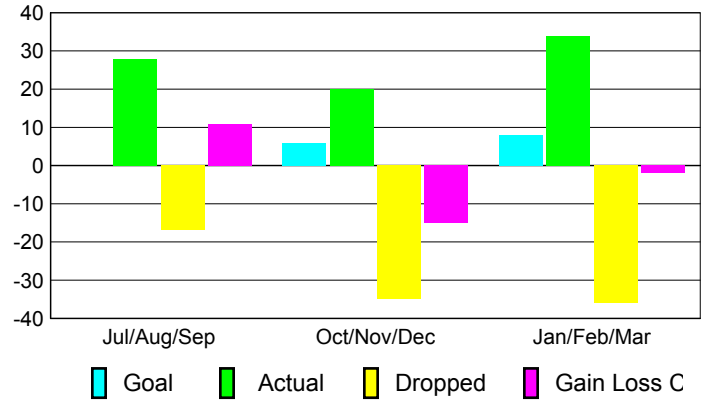

Membership Results 2008-2009

Goal, New, Dropped, Gain/Loss